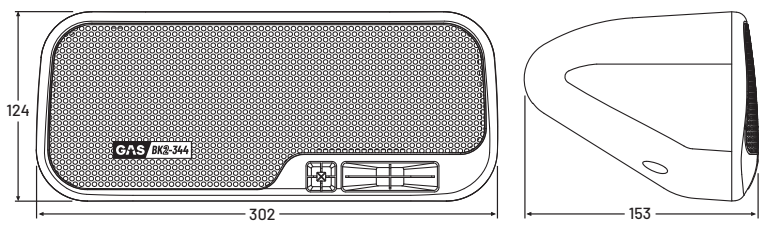

BASS SQUARED

Bass is something we love - and to get as much bass out of these boxed speakers as possible, we have been using a square 4 inch pressed paper cone woofer with an oversized 80mm magnet for optimized performance. By using a square cone woofer, we get more cone area compared to a round one. That means more Bass for you!

SPECIFICATIONS

MAD BK2-344

Component	3-way box speaker
Woofer size	4" (115mm square)
Midrange size	2" (50mm)
Tweeter size	1.35" (35mm)
Nominal impedance	4 Ohm
Power RMS	75W
Power MAX	150W
Freq. response	90-21 000Hz
Sensitivity	90dB
Enclosure material	ABS
Woofer cone	Pressed paper
Woofer basket	Plastic
Woofer suspension	Foam
Midrange cone	Pressed paper
Midrange basket	Steel
Midrange suspension	USG paper
Tweeter cone	Pressed paper
Tweeter magnet	Neodymium
Crossover	LP 6dB / HP 6dB

DIMENSIONS (mm)

PARTS INCLUDED