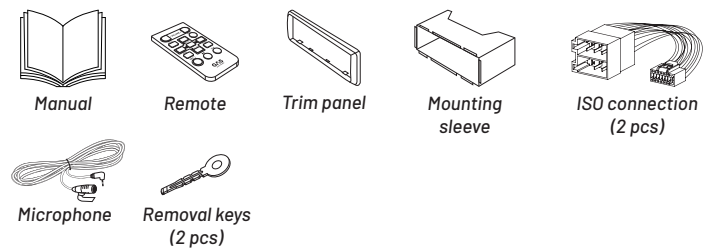

INCLUDED ACCESSORIES