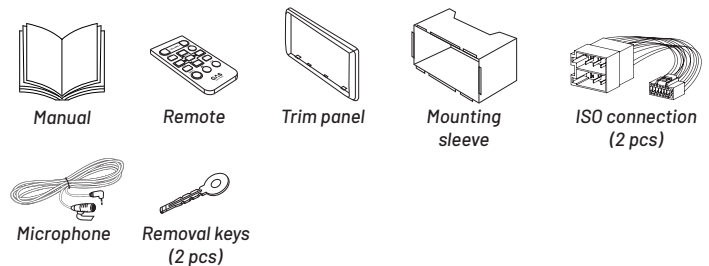

INCLUDED ACCESSORIES